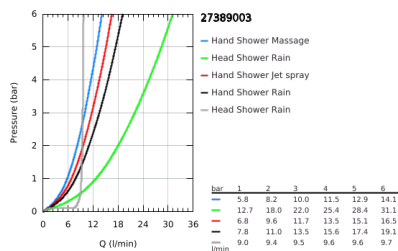

27 389 003 TEMPESTA SYSTEM 200 FLEX SHOWER SYSTEM WITH DIVERTER FOR WALL MOUNTING

PRODUCT DESCRIPTION

- Colour: Chrome
- Consisting of:
 - horizontal 390 mm shower arm, adjustable before installation
 - change by diverter between hand shower, head shower or head shower Eco setting
 - head shower Tempesta Cosmopolitan 200 (27 541)
- spray pattern:
 - Rain
 - with ball joint
 - rotation angle $\pm 15^\circ$
- hand shower Tempesta 110 (28 261)
- 3 spray patterns:
 - Rain, Jet, Massage
- adjustable height via gliding element
- distance between diverter and upper bracket: 620 mm
- shower hose Relexaflex 1500 mm (28 151)
- shower hose Relexaflex 1250 mm (28 150)
- flexible installation: connection to tap / wall union for water supply with 1/2" thread of the 1250 mm shower hose
- maximum flow rate (at 3 bar): 13.5 l/min
- GROHE SmartSwitch - easily rotate the dial to enjoy your preferred spray option
- GROHE DreamSpray perfect spray pattern
- ShockProof silicone ring prevents damage caused by a shower falling
- GROHE Long-Life finish
- SpeedClean anti-limescale system
- Inner WaterGuide for a longer life
- minimum flow rate 7 l/min.