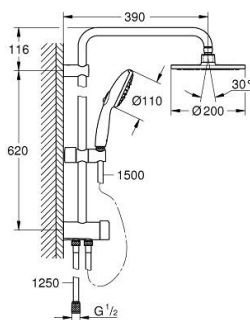

27 389 003 TEMPESTA SYSTEM 200 FLEX SHOWER SYSTEM WITH DIVERTER FOR WALL MOUNTING

PRODUCT DESCRIPTION

- Colour: Chrome
- Consisting of:
 - horizontal 390 mm shower arm, adjustable before installation
 - change by diverter between hand shower, head shower or head shower Eco setting
 - head shower Tempesta Cosmopolitan 200 (27 541)
- spray pattern:
 - Rain
 - with ball joint
 - rotation angle $\pm 15^\circ$
- hand shower Tempesta 110 (28 261)
- 3 spray patterns:
 - Rain, Jet, Massage
- adjustable height via gliding element
- distance between diverter and upper bracket: 620 mm
- shower hose Relexaflex 1500 mm (28 151)
- shower hose Relexaflex 1250 mm (28 150)
- flexible installation: connection to tap / wall union for water supply with 1/2" thread of the 1250 mm shower hose
- maximum flow rate (at 3 bar): 13.5 l/min
- GROHE SmartSwitch - easily rotate the dial to enjoy your preferred spray option
- GROHE DreamSpray perfect spray pattern
- ShockProof silicone ring prevents damage caused by a shower falling
- GROHE Long-Life finish
- SpeedClean anti-limescale system
- Inner WaterGuide for a longer life
- minimum flow rate 7 l/min.

27 389 003 TEMPESTA SYSTEM 200 FLEX SHOWER SYSTEM WITH DIVERTER FOR WALL MOUNTING

SPARE PARTS, November 2021 – now

- 1: Strainer (Spare part-nr. 0700200M)
- 2: Sliding piece (Spare part-nr. 48609000)
- 3: Diverter (Spare part-nr. 48338000)
- 4: Spacer (Spare part-nr. 26496000)*