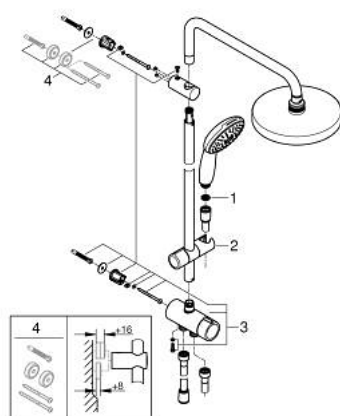

27 389 003 TEMPESTA SYSTEM 200 FLEX SHOWER SYSTEM WITH DIVERTER FOR WALL MOUNTING

PRODUCT DESCRIPTION

- Colour: Chrome
- Consisting of:
 - horizontal 390 mm shower arm, adjustable before installation
 - change by diverter between hand shower, head shower or head shower Eco setting
 - head shower Tempesta Cosmopolitan 200 (27 541)
- spray pattern:
 - Rain
 - with ball joint
 - rotation angle $\pm 15^\circ$
- hand shower Tempesta 110 (28 261)
- 3 spray patterns:
 - Rain, Jet, Massage
- adjustable height via gliding element
- distance between diverter and upper bracket: 620 mm
- shower hose Relexaflex 1500 mm (28 151)
- shower hose Relexaflex 1250 mm (28 150)
- flexible installation: connection to tap / wall union for water supply with 1/2" thread of the 1250 mm shower hose
- maximum flow rate (at 3 bar): 13.5 l/min
- GROHE SmartSwitch - easily rotate the dial to enjoy your preferred spray option
- GROHE DreamSpray perfect spray pattern
- ShockProof silicone ring prevents damage caused by a shower falling
- GROHE Long-Life finish
- SpeedClean anti-limescale system
- Inner WaterGuide for a longer life
- minimum flow rate 7 l/min.

27 389 003 TEMPESTA SYSTEM 200 FLEX SHOWER SYSTEM WITH DIVERTER FOR WALL MOUNTING

SPARE PARTS, November 2021 – now

- 1: Strainer (Spare part-nr. 0700200M)
- 2: Sliding piece (Spare part-nr. 48609000)
- 3: Diverter (Spare part-nr. 48338000)
- 4: Spacer (Spare part-nr. 26496000)*