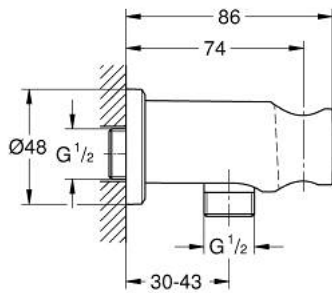

## 26 658 000 RAINSHOWER SHOWER OUTLET ELBOW 1/2" WITH HOLDER

### PRODUCT DESCRIPTION

- Colour: Chrome
- with round escutcheon
- Ø 48 mm
- male connection thread 1/2"
- metal body
- protected against backflow
- GROHE Long-Life finish

26 658 000 **RAINSHOWER SHOWER OUTLET ELBOW 1/2" WITH HOLDER**

**SPARE PARTS**, August 2018 – now

1: Non-return valve (Spare part-nr. 08565000)